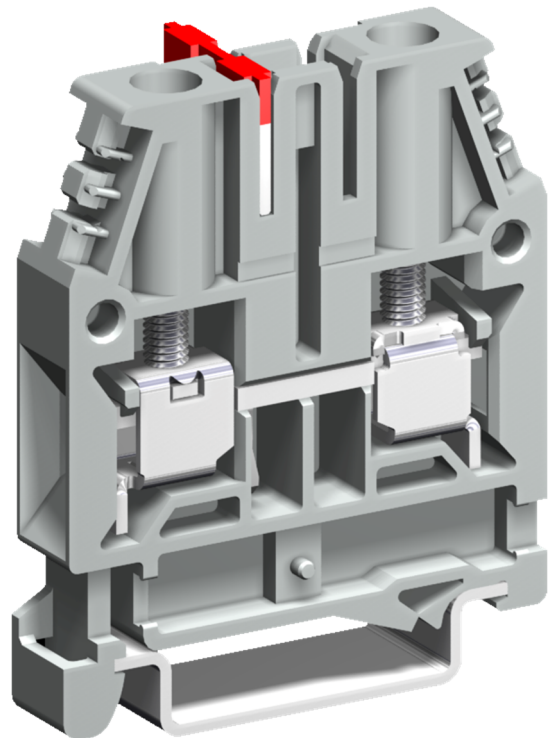

## Multi-polar cross connections “Easy Bridge Plus” for CBC.6 terminal block

The “Easy Bridge Plus” are now available for the CBC.6 terminal block, too.

- **Red** and **blue** colors, for an immediate recognition
- Upper surface can be labeled with permanent marker

		CBC.6		
		Type	Code	
Cross connection (intrinsically IPXXB after assembly)	2 poles	<b>RED</b>	PTP/6/02/R	PTP0602R
		<b>BLUE</b>	PTP/6/02/B	PTP0602B
	3 poles	<b>RED</b>	PTP/6/03/R	PTP0603R
		<b>BLUE</b>	PTP/6/03/B	PTP0603B
	5 poles	<b>RED</b>	PTP/6/05/R	PTP0605R
		<b>BLUE</b>	PTP/6/05/B	PTP0605B
10 poles	<b>RED</b>	PTP/6/10/R	PTP0610R	
	<b>BLUE</b>	PTP/6/10/B	PTP0610B	
Cross connection rated current (Ex e applications) [A]		41 (35)		